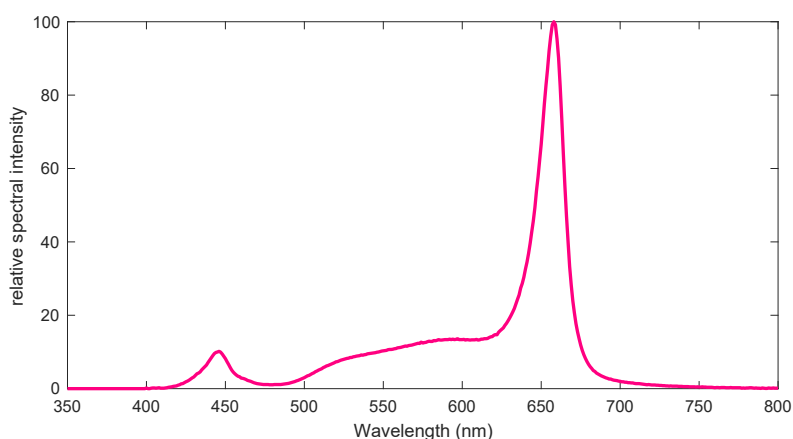

OREON GROW LIGHT 3.0

BROAD SPECTRUM

Optical properties

Photon flux	1710 $\mu\text{Mol/s}$
Consumed power	670 W
Efficacy	2.6 $\mu\text{Mol/J}$
Voltage range	200 - 480 VAC
Beam angle	120°

Blue	(400-500nm)	6.9%
Mid	(500-600nm)	23.6%
Red	(600-700nm)	68%
FarRed	(>700nm)	1.5%