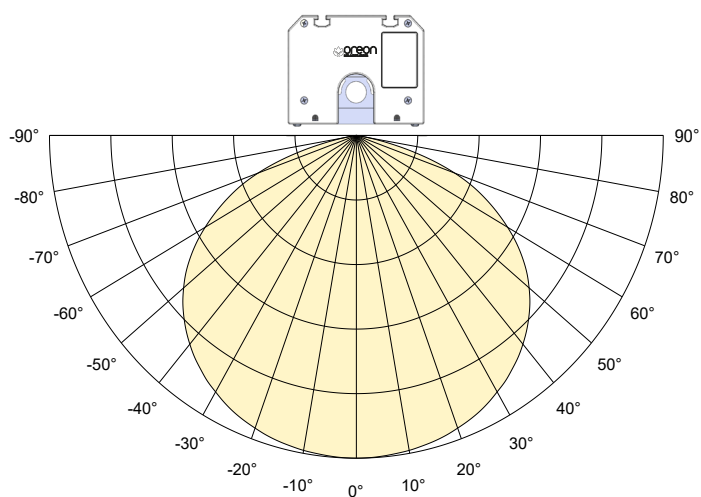

OREON GROW LIGHT 3.0

BROAD SPECTRUM

Optical properties

Photon flux	1710 $\mu\text{Mol/s}$
Consumed power	670 W
Efficacy	2.6 $\mu\text{Mol/J}$
Voltage range	200 - 480 VAC
Beam angle	120°

Blue	(400-500nm)	6.9%
Mid	(500-600nm)	23.6%
Red	(600-700nm)	68%
FarRed	(>700nm)	1.5%